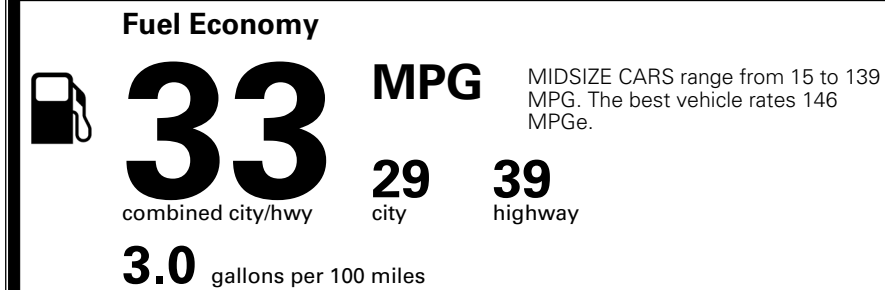

MSRP INCLUDING OPTIONS

\$ 23,785.00

INLAND FREIGHT AND HANDLING

\$ 1,245.00

**TOTAL MANUFACTURER'S SUGGESTED RETAIL PRICE ▶**

\$ 25,030.00

\*Additional terms and conditions apply.  
 \*\*Kia Connect may be currently unavailable for some Model Year 2022 and newer vehicles sold or purchased in Massachusetts; please see owners.kia.com for more information.  
 NOTE: When you purchase this vehicle, Kia America, Inc. collects personal information you provide to the dealership. For information on our collection and use of personal information and your rights, please see our Privacy Policy on www.kia.com.

TOTAL ADDITIONAL WEIGHT:

**EPA DOT Fuel Economy and Environment**

**Gasoline Vehicle**

**You save \$1,000**  
 in fuel costs over 5 years compared to the average new vehicle.

**Annual fuel cost \$1,500**

Actual results will vary for many reasons, including driving conditions and how you drive and maintain your vehicle. The average new vehicle gets 29 MPG and costs \$8,500 to fuel over 5 years. Cost estimates are based on 15,000 miles per year at \$ 3.30 per gallon. MPGe is miles per gasoline gallon equivalent. Vehicle emissions are a significant cause of climate change and smog.