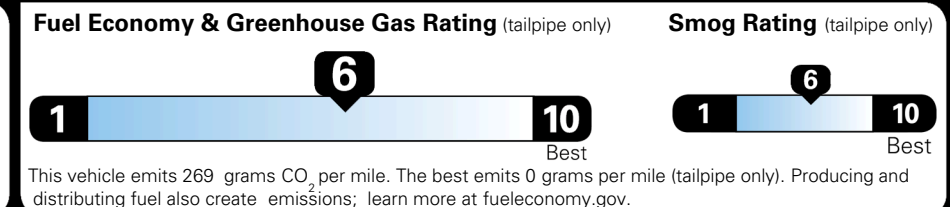

TOTAL ADDITIONAL WEIGHT:

**EPA DOT Fuel Economy and Environment**

**Gasoline Vehicle**

**You save \$1,000**  
 in fuel costs over 5 years compared to the average new vehicle.

**Annual fuel cost \$1,500**

Actual results will vary for many reasons, including driving conditions and how you drive and maintain your vehicle. The average new vehicle gets 29 MPG and costs \$8,500 to fuel over 5 years. Cost estimates are based on 15,000 miles per year at \$ 3.30 per gallon. MPGe is miles per gasoline gallon equivalent. Vehicle emissions are a significant cause of climate change and smog.