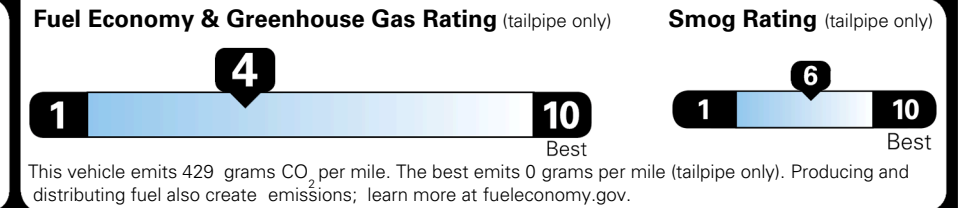

Actual results will vary for many reasons, including driving conditions and how you drive and maintain your vehicle. The average new vehicle gets 29 MPG and costs $8,500 to fuel over 5 years. Cost estimates are based on 15,000 miles per year at $ 3.30 per gallon. MPGe is miles per gasoline gallon equivalent. Vehicle emissions are a significant cause of climate change and smog.

fueleconomy.gov

Calculate personalized estimates and compare vehicles

GOVERNMENT 5-STAR SAFETY RATINGS

Overall Vehicle Score	Not Rated	
Based on the combined rating of frontal, side and rollover. Should ONLY be compared to other vehicles of similar size and weight.		
Frontal Crash	Driver	Not Rated
Based on the risk of injury in a frontal impact. Should ONLY be compared to other vehicles of similar size and weight.	Passenger	Not Rated
Side Crash	Front seat	Not Rated
Star ratings based on the risk of injury in a side impact.	Rear seat	Not Rated
Rollover	Not Rated	
Star ratings based on the risk of rollover in a single-vehicle crash.		

Star ratings range from 1 to 5 stars (★★★★★) with 5 being the highest.
Source: National Highway Traffic Safety Administration (NHTSA).
www.safercar.gov or 1-888-327-4236

Manufacturer's suggested retail price includes Manufacturer's recommended pre-delivery service. License and title fees, state and local taxes and other dealer installed options and accessories are not included in the manufacturer's suggested retail price.

PARTS CONTENT INFORMATION

FOR VEHICLES IN THIS CAR LINE U.S./CANADIAN PARTS CONTENT: 50 %

MAJOR SOURCES OF FOREIGN PARTS: KOREA: 35%

NOTE: PARTS CONTENT DOES NOT INCLUDE FINAL ASSEMBLY, DISTRIBUTION, OR OTHER NON-PARTS COSTS.

FOR THIS VEHICLE FINAL ASSEMBLY POINT: WEST POINT, GA, USA

COUNTRY OF ORIGIN ENGINE (MOTOR): KOREA
TRANSMISSION: USA