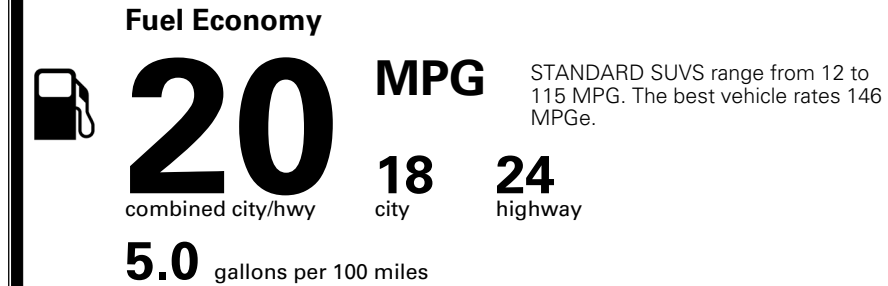

MSRP INCLUDING OPTIONS \$ 49,560.00

INLAND FREIGHT AND HANDLING \$ 1,545.00

TOTAL MANUFACTURER'S SUGGESTED RETAIL PRICE ▶ \$ 51,105.00

TOTAL ADDITIONAL WEIGHT: 19.6

EPA DOT Fuel Economy and Environment

Gasoline Vehicle