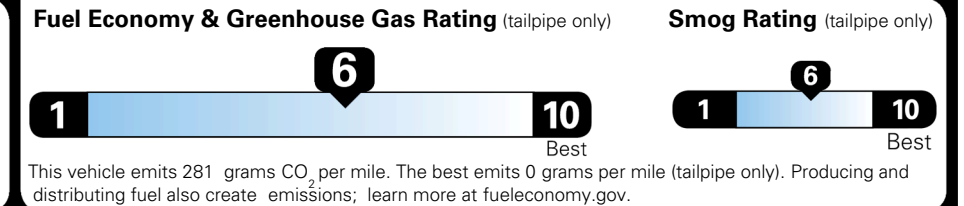

\$ 56,365.00

\$ 1,545.00

\$ 57,910.00

EPA DOT Fuel Economy and Environment

Gasoline Vehicle

You save \$500
 in fuel costs over 5 years compared to the average new vehicle.

Annual fuel cost **\$1,500**

Actual results will vary for many reasons, including driving conditions and how you drive and maintain your vehicle. The average new vehicle gets 29 MPG and costs \$8,000 to fuel over 5 years. Cost estimates are based on 15,000 miles per year at \$ 3.10 per gallon. MPGe is miles per gasoline gallon equivalent. Vehicle emissions are a significant cause of climate change and smog.