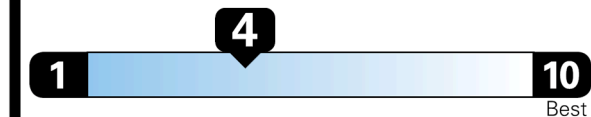

2027 TELLURIDE X-PRO SX-PRESTIGE AWD

MODEL/OPT.CODE: JAC44B5 / 10
EXTERIOR COLOR: PANTHERA METAL
INTERIOR COLOR: BLACK
VEHICLE ID NUMBER: 5XYPLES11VG016573
PORT OF ENTRY: WEST POINT

Sold To: WA020
Smith Kia of Bellingham
1804 IOWA STREET
BELLINGHAM WA 98229

Ship To: WA020

STANDARD FEATURES

STANDARD SX-PRESTIGE AWD FEATURES

MECHANICAL
2.5L Turbo Engine; 274hp & 311 lb-ft Torque
8-Speed Automatic Transmission
All-Wheel Drive w/ Terrain Mode
Self-Leveling Rear Suspension

ADVANCED DRIVER-ASSISTANCE SYSTEMS

Forward Collision-Avoidance Assist 2
Blind-Spot Collision-Avoidance Assist
Rear Cross-Traffic Collision-Avoidance Assist
Lane Keeping Assist & Lane Following Assist 2
Safe Exit Assist & Highway Driving Assist 2
Parking Distance Warning - Forward / Reverse / Side
Parking Collision-Avoidance Assist - Reverse
Surround View Monitor & Blind-Spot View Monitor
Remote Smart Parking Assist
Navigation-Based Smart Cruise Control-Curve

SAFETY

Dual Front Advanced Airbags & Driver's Knee Airbag
Dual Front and Rear Seat-Mounted Side Airbags
Front Center & Full-Length Curtain Airbags

INTERIOR, COMFORT & CONVENIENCE

Dual 12.3" Screen Panoramic Display w/ Navigation
Head-Up Display and Ergo Motion Driver's Seat
Kia Connect w/Comp 3-Yr Ultimate.* Where Available**
SIRIUSXM® w/Free 3-Mo. Subscription*
Meridian Premium Audio System
Digital Rear View Mirror & 115V Inverter Outlet
Dual Wireless Phone Charger & HomeLink™ Garage Opener
SynTex & SynTex Suede Seating Material
Heated & Ventilated Power Adjustable Front Seats
Heated & Ventilated 2nd Row Captain's Chairs (2 Seats)
Power Tilt & Telescopic Heated Steering Wheel w/ Memory
Engineered Wood Interior Accents

EXTERIOR