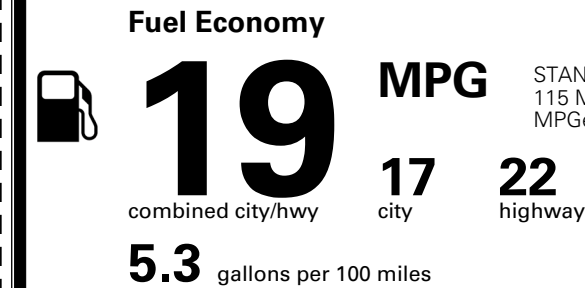

MSRP INCLUDING OPTIONS

\$ 56,790.00

INLAND FREIGHT AND HANDLING

\$ 1,545.00

TOTAL MANUFACTURER'S SUGGESTED RETAIL PRICE ▶

\$ 58,335.00

TOTAL ADDITIONAL WEIGHT:

*Additional terms and conditions apply.

EPA DOT Fuel Economy and Environment

Gasoline Vehicle

STANDARD SUVs range from 12 to 115 MPG. The best vehicle rates 146 MPGe.

You spend
\$4,500
 more in fuel costs
 over 5 years
 compared to the
 average new vehicle.