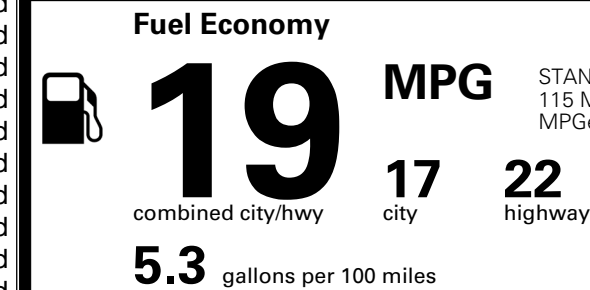

\$495.00
 \$295.00

MSRP INCLUDING OPTIONS

\$ 57,580.00

INLAND FREIGHT AND HANDLING

\$ 1,545.00

TOTAL MANUFACTURER'S SUGGESTED RETAIL PRICE ▶

\$ 59,125.00

TOTAL ADDITIONAL WEIGHT:

EPA DOT Fuel Economy and Environment

Gasoline Vehicle

STANDARD SUVs range from 12 to 115 MPG. The best vehicle rates 146 MPGe.

You spend
\$4,500
 more in fuel costs
 over 5 years
 compared to the
 average new vehicle.