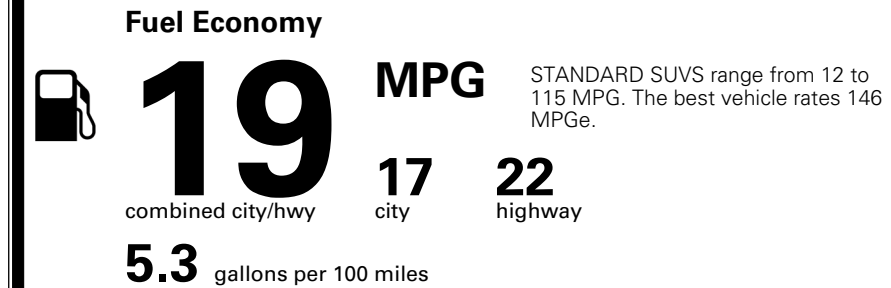

INLAND FREIGHT AND HANDLING \$ 1,545.00

TOTAL MANUFACTURER'S SUGGESTED RETAIL PRICE ▶ \$ 59,375.00

TOTAL ADDITIONAL WEIGHT: 7.2

*Additional terms and conditions apply.
 **Kia Connect may be currently unavailable for some Model Year 2022 and newer vehicles sold or purchased in Massachusetts; please see owners.kia.com for more information.
 NOTE: When you purchase this vehicle, Kia America, Inc. collects personal information you provide to the dealership. For information on our collection and use of personal information and your rights, please see our Privacy Policy on www.kia.com.

EPA DOT Fuel Economy and Environment

Gasoline Vehicle

You spend **\$4,500** more in fuel costs over 5 years compared to the average new vehicle.

Annual fuel cost **\$2,600**

Actual results will vary for many reasons, including driving conditions and how you drive and maintain your vehicle. The average new vehicle gets 29 MPG and costs \$8,500 to fuel over 5 years. Cost estimates are based on 15,000 miles per year at \$ 3.30 per gallon. MPGe is miles per gasoline gallon equivalent. Vehicle emissions are a significant cause of climate change and smog.