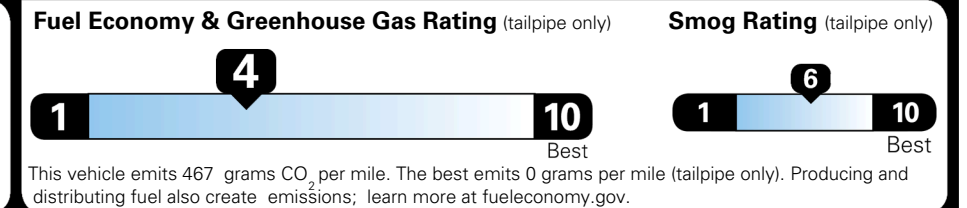

Actual results will vary for many reasons, including driving conditions and how you drive and maintain your vehicle. The average new vehicle gets 29 MPG and costs $8,500 to fuel over 5 years. Cost estimates are based on 15,000 miles per year at $ 3.30 per gallon. MPGe is miles per gasoline gallon equivalent. Vehicle emissions are a significant cause of climate change and smog.

fueleconomy.gov

Calculate personalized estimates and compare vehicles

GOVERNMENT 5-STAR SAFETY RATINGS

Overall Vehicle Score		Not Rated
Based on the combined rating of frontal, side and rollover. Should ONLY be compared to other vehicles of similar size and weight.		
Frontal	Driver	Not Rated
Crash	Passenger	Not Rated
Based on the risk of injury in a frontal impact. Should ONLY be compared to other vehicles of similar size and weight.		
Side	Front seat	Not Rated
Crash	Rear seat	Not Rated
Star ratings based on the risk of injury in a side impact.		
Rollover	Not Rated	
Star ratings based on the risk of rollover in a single-vehicle crash.		

Star ratings range from 1 to 5 stars (★★★★★) with 5 being the highest.
Source: National Highway Traffic Safety Administration (NHTSA).
www.safercar.gov or 1-888-327-4236

Manufacturer's suggested retail price includes Manufacturer's recommended pre-delivery service. License and title fees, state and local taxes and other dealer installed options and accessories are not included in the manufacturer's suggested retail price.

PARTS CONTENT INFORMATION

FOR VEHICLES IN THIS CAR LINE U.S./CANADIAN PARTS CONTENT: 50 %

MAJOR SOURCES OF FOREIGN PARTS: KOREA: 35%

NOTE: PARTS CONTENT DOES NOT INCLUDE FINAL ASSEMBLY, DISTRIBUTION, OR OTHER NON-PARTS COSTS.

FOR THIS VEHICLE FINAL ASSEMBLY POINT: WEST POINT, GA, USA

COUNTRY OF ORIGIN ENGINE (MOTOR): KOREA
TRANSMISSION: USA