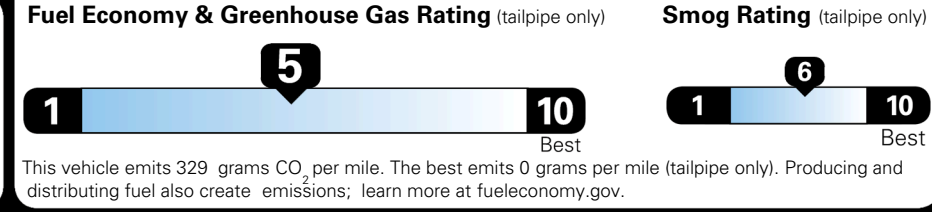

EPA DOT Fuel Economy and Environment

Gasoline Vehicle

You spend \$750 more in fuel costs over 5 years
 compared to the average new vehicle.

Annual fuel cost \$1,850

Actual results will vary for many reasons, including driving conditions and how you drive and maintain your vehicle. The average new vehicle gets 29 MPG and costs \$8,500 to fuel over 5 years. Cost estimates are based on 15,000 miles per year at \$ 3.30 per gallon. MPGe is miles per gasoline gallon equivalent. Vehicle emissions are a significant cause of climate change and smog.