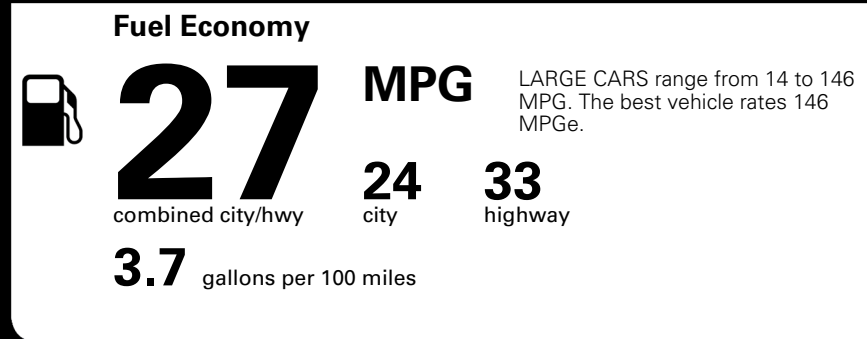

TOTAL MANUFACTURER'S SUGGESTED RETAIL PRICE ▶

\$ 34,080.00

TOTAL ADDITIONAL WEIGHT: 7.3

*Additional terms and conditions apply.
 **Kia Connect may be currently unavailable for some Model Year 2022 and newer vehicles sold or purchased in Massachusetts; please see owners.kia.com for more information.
 NOTE: When you purchase this vehicle, Kia America, Inc. collects personal information you provide to the dealership. For information on our collection and use of personal information and your rights, please see our Privacy Policy on www.kia.com.

EPA DOT Fuel Economy and Environment

Gasoline Vehicle

You spend \$750 more in fuel costs over 5 years
 compared to the average new vehicle.

Annual fuel cost \$1,850

Actual results will vary for many reasons, including driving conditions and how you drive and maintain your vehicle. The average new vehicle gets 29 MPG and costs \$8,500 to fuel over 5 years. Cost estimates are based on 15,000 miles per year at \$ 3.30 per gallon. MPGe is miles per gasoline gallon equivalent. Vehicle emissions are a significant cause of climate change and smog.