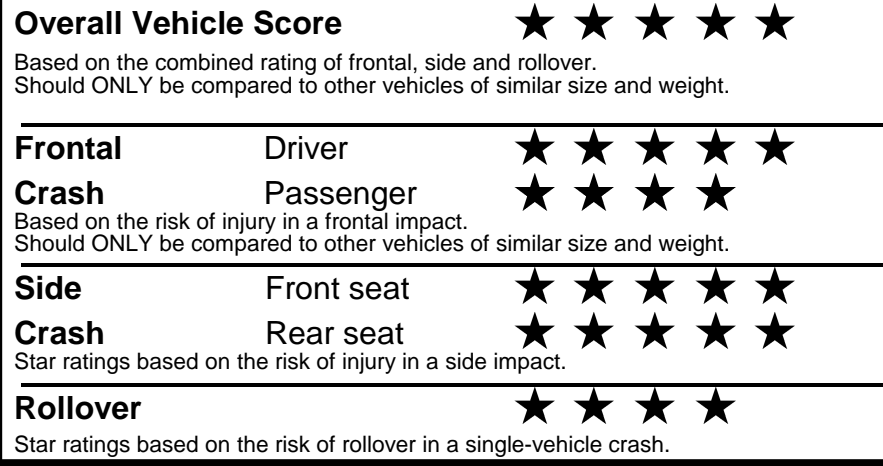

GOVERNMENT 5-STAR SAFETY RATINGS

PARTS CONTENT INFORMATION

FOR VEHICLES IN THIS CAR LINE U.S./CANADIAN PARTS CONTENT: 0 %

MAJOR SOURCES OF FOREIGN PARTS: KOREA: 90%

NOTE: PARTS CONTENT DOES NOT INCLUDE FINAL ASSEMBLY, DISTRIBUTION, OR OTHER NON-PARTS COSTS.

FOR THIS VEHICLE FINAL ASSEMBLY POINT: HWASUNG, KOREA

COUNTRY OF ORIGIN ENGINE (MOTOR): KOREA

TRANSMISSION: KOREA

Star ratings range from 1 to 5 stars (★★★★★) with 5 being the highest.
Source: National Highway Traffic Safety Administration (NHTSA).
www.safercar.gov or 1-888-327-4236

Manufacturer's suggested retail price includes Manufacturer's recommended pre-delivery service. License and title fees, state and local taxes and other dealer installed options and accessories are not included in the manufacturer's suggested retail price.