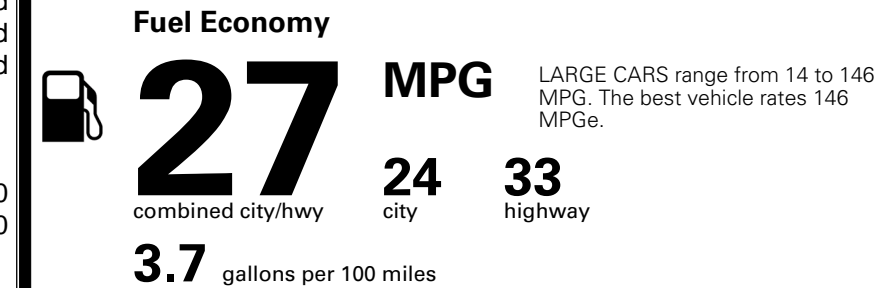

TOTAL MANUFACTURER'S SUGGESTED RETAIL PRICE ▶

\$ 34,430.00

TOTAL ADDITIONAL WEIGHT: 7.3

EPA DOT Fuel Economy and Environment

Gasoline Vehicle

You spend \$750 more in fuel costs over 5 years compared to the average new vehicle.

Annual fuel cost \$1,850

Fuel Economy & Greenhouse Gas Rating (tailpipe only) Smog Rating (tailpipe only)

This vehicle emits 329 grams CO₂ per mile. The best emits 0 grams per mile (tailpipe only). Producing and distributing fuel also create emissions; learn more at fueleconomy.gov.