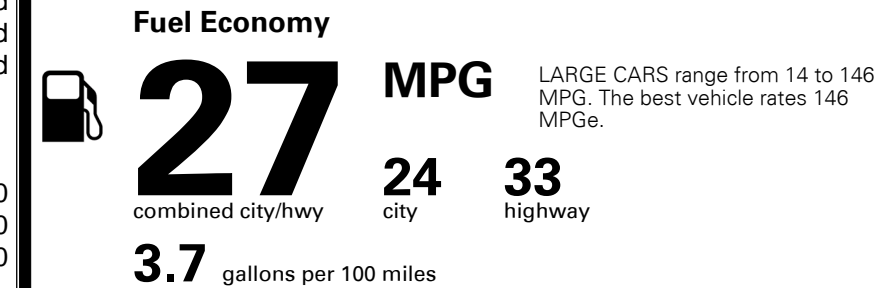

EPA DOT Fuel Economy and Environment

Gasoline Vehicle

You spend $750 more in fuel costs over 5 years compared to the average new vehicle.

Annual fuel cost $1,850