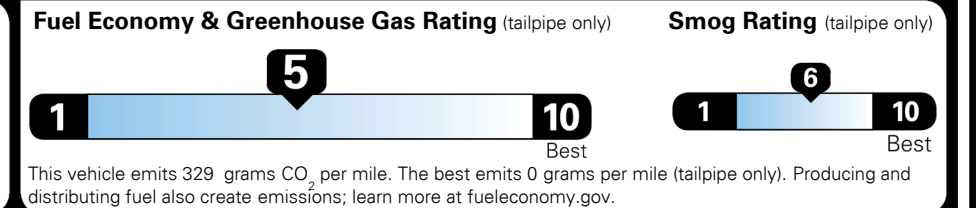

Actual results will vary for many reasons, including driving conditions and how you drive and maintain your vehicle. The average new vehicle gets 29 MPG and costs $8,500 to fuel over 5 years. Cost estimates are based on 15,000 miles per year at $ 3.30 per gallon. MPGe is miles per gasoline gallon equivalent. Vehicle emissions are a significant cause of climate change and smog.

fueleconomy.gov

Calculate personalized estimates and compare vehicles