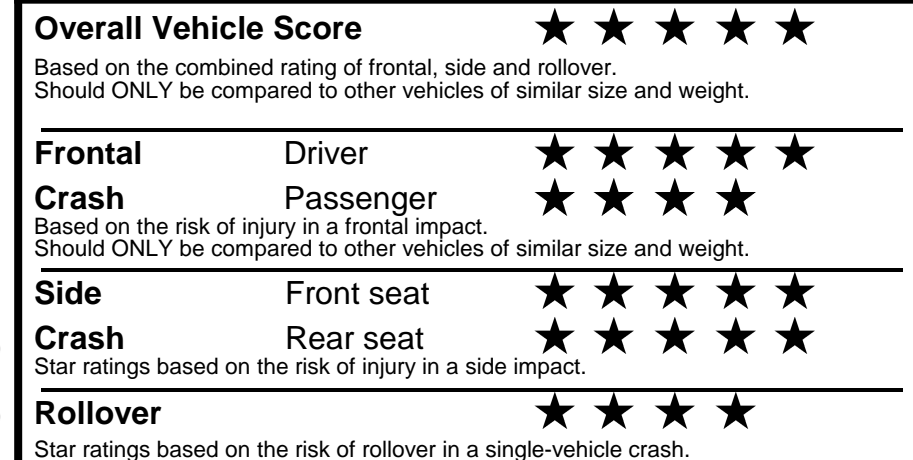

### GOVERNMENT 5-STAR SAFETY RATINGS

Star ratings range from 1 to 5 stars (★★★★★) with 5 being the highest.  
 Source: National Highway Traffic Safety Administration (NHTSA).  
[www.safercar.gov](http://www.safercar.gov) or 1-888-327-4236