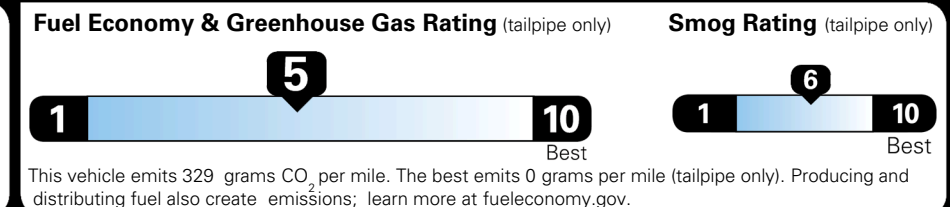

### EPA DOT Fuel Economy and Environment

Gasoline Vehicle

You spend **\$750** more in fuel costs over 5 years compared to the average new vehicle.

Annual fuel cost **\$1,850**

Actual results will vary for many reasons, including driving conditions and how you drive and maintain your vehicle. The average new vehicle gets 29 MPG and costs \$8,500 to fuel over 5 years. Cost estimates are based on 15,000 miles per year at \$ 3.30 per gallon. MPGe is miles per gasoline gallon equivalent. Vehicle emissions are a significant cause of climate change and smog.