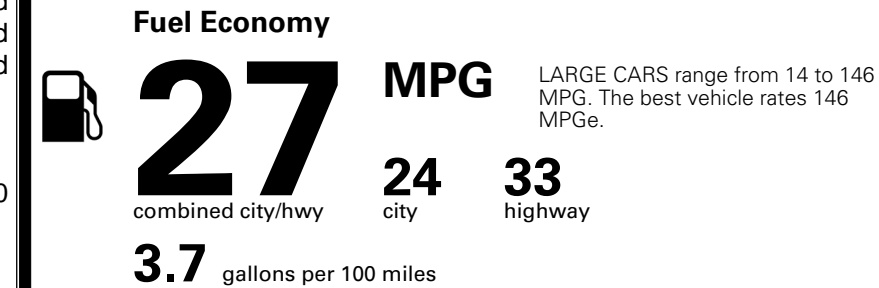

TOTAL MANUFACTURER'S SUGGESTED RETAIL PRICE ▶

\$ 33,735.00

TOTAL ADDITIONAL WEIGHT: 7.3

EPA DOT Fuel Economy and Environment

Gasoline Vehicle

You spend \$750 more in fuel costs over 5 years compared to the average new vehicle.

Annual fuel cost \$1,850

Fuel Economy & Greenhouse Gas Rating (tailpipe only) Smog Rating (tailpipe only)

This vehicle emits 329 grams CO₂ per mile. The best emits 0 grams per mile (tailpipe only). Producing and distributing fuel also create emissions; learn more at fueleconomy.gov.