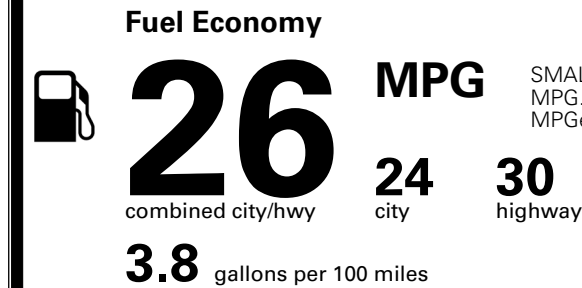

\$2,500.00

\$220.00
 \$140.00

MSRP INCLUDING OPTIONS

\$ 35,650.00

INLAND FREIGHT AND HANDLING

\$ 1,495.00

TOTAL MANUFACTURER'S SUGGESTED RETAIL PRICE ▶

\$ 37,145.00

EPA DOT Fuel Economy and Environment

Gasoline Vehicle

SMALL SUVs range from 14 to 138 MPG. The best vehicle rates 146 MPGe.

You spend \$1,000 more in fuel costs over 5 years compared to the average new vehicle.