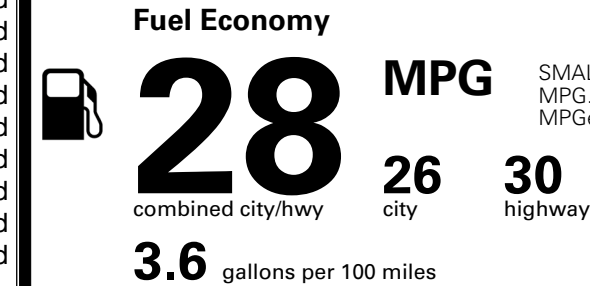

TOTAL ADDITIONAL WEIGHT: 1.6

EPA DOT Fuel Economy and Environment

Gasoline Vehicle

SMALL SUVs range from 14 to 138 MPG. The best vehicle rates 146 MPGe.

You spend \$250 more in fuel costs over 5 years compared to the average new vehicle.