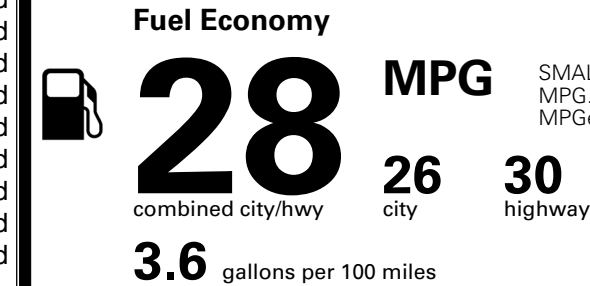

EPA DOT Fuel Economy and Environment

Gasoline Vehicle

SMALL SUVs range from 14 to 138 MPG. The best vehicle rates 146 MPGe.

You spend $250 more in fuel costs over 5 years compared to the average new vehicle.

Annual fuel cost $1,650