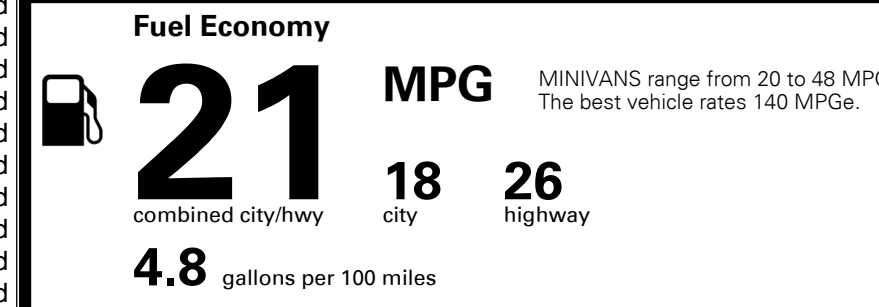

EPA DOT Fuel Economy and Environment

Gasoline Vehicle

You spend $3,000 more in fuel costs over 5 years compared to the average new vehicle.

Annual fuel cost $2,500