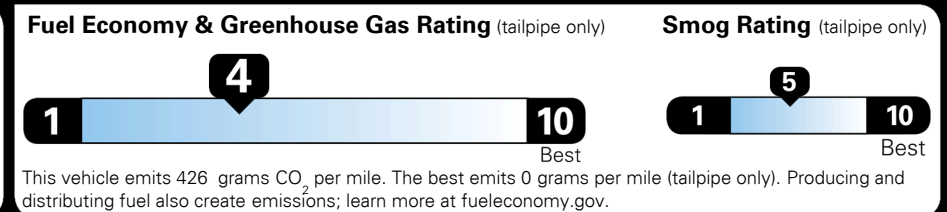

EPA DOT Fuel Economy and Environment

Gasoline Vehicle

You spend \$3,000 more in fuel costs over 5 years compared to the average new vehicle.

Annual fuel cost \$2,500

Actual results will vary for many reasons, including driving conditions and how you drive and maintain your vehicle. The average new vehicle gets 28 MPG and costs \$9,500 to fuel over 5 years. Cost estimates are based on 15,000 miles per year at \$ 3.50 per gallon. MPGe is miles per gasoline gallon equivalent. Vehicle emissions are a significant cause of climate change and smog.