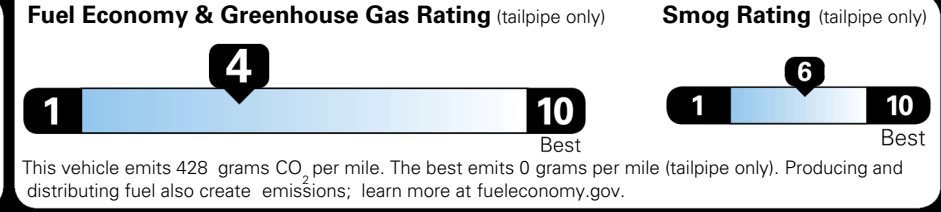

EPA DOT Fuel Economy and Environment

Gasoline Vehicle

You spend \$3,250 more in fuel costs over 5 years compared to the average new vehicle.

Annual fuel cost \$2,350

Actual results will vary for many reasons, including driving conditions and how you drive and maintain your vehicle. The average new vehicle gets 29 MPG and costs \$8,500 to fuel over 5 years. Cost estimates are based on 15,000 miles per year at \$ 3.30 per gallon. MPGe is miles per gasoline gallon equivalent. Vehicle emissions are a significant cause of climate change and smog.