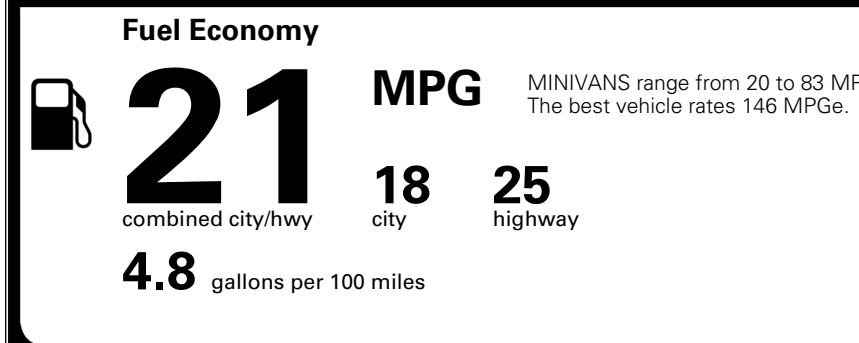

EPA DOT Fuel Economy and Environment

Gasoline Vehicle

You spend \$3,250 more in fuel costs over 5 years compared to the average new vehicle.

Annual fuel cost \$2,350

Actual results will vary for many reasons, including driving conditions and how you drive and maintain your vehicle. The average new vehicle gets 29 MPG and costs \$8,500 to fuel over 5 years. Cost estimates are based on 15,000 miles per year at \$ 3.30 per gallon. MPGe is miles per gasoline gallon equivalent. Vehicle emissions are a significant cause of climate change and smog.