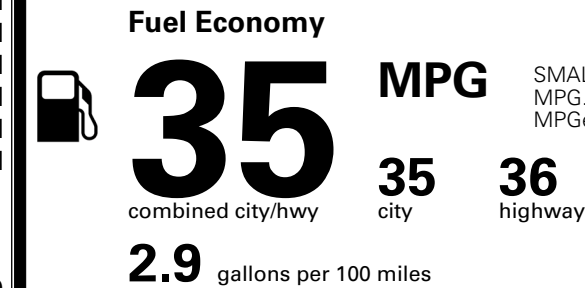

\$220.00
 \$65.00
 \$45.00
 \$155.00

MSRP INCLUDING OPTIONS

\$ 34,275.00

INLAND FREIGHT AND HANDLING

\$ 1,495.00

TOTAL MANUFACTURER'S SUGGESTED RETAIL PRICE ▶

\$ 35,770.00

TOTAL ADDITIONAL WEIGHT: 6.5

EPA DOT Fuel Economy and Environment

Gasoline Vehicle

SMALL SUVs range from 14 to 125 MPG. The best vehicle rates 146 MPGe.

You save \$1,500
 in fuel costs over 5 years compared to the average new vehicle.